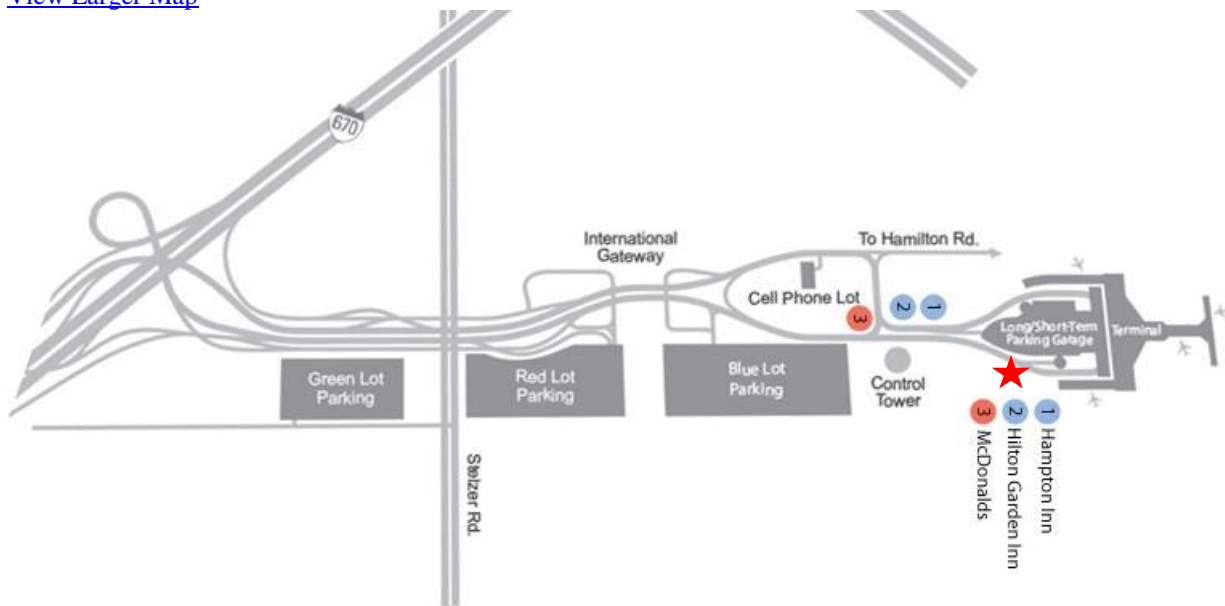

LANE AVIATION: Maps and Directions

Driving Directions to Port Columbus International Airport

[Directions by Google Maps](#)

From Cleveland:

I-71 south to I-670 east, follow I-670 to exit # 9

From Wheeling:

I-70 west to I-270 north, follow I-270 to exit #35

From Indianapolis:

I-70 east to I-71 north, follow I-71 to I-670 east, take I-670 to exit #9

From Cincinnati:

I-71 north to I-670 east, follow I-670 to exit # 9

[View Larger Map](#)

Entrance is RIGHT BEFORE you go around the drop off area. Push BUZZER and tell security that you are here for Honor Flight and they will open gate. Park to the RIGHT of entrance. The other parking is for their staff please do not park there.